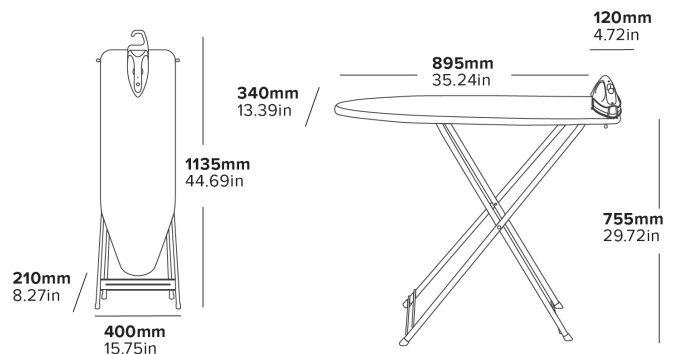

**STEAM FLOW MESH BOARD**  
Allows steam to pass through clothing for effective ironing

**COMPACT BOARD SIZE**  
Accommodates smaller wardrobe spaces

**BURN PROOF ALUMINISED COVER**  
Reflects heat for safe, fast & efficient ironing, helps prevent heat staining

**Specification**

Light Grey  
4.57-5.13kg  
\*Iron & iron holder supplied separately