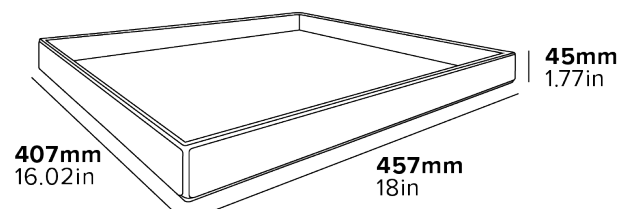

HIGHLAND

Large Hospitality Tray

CORBY

- Accommodates all Corby kettles, coffee machine, sachet holders & mug trays
- PU Leather
- Multi-functional tray

Specification

Black
2.68kg

HIGHLAND

Large Hospitality Tray

CORBY

ABOUT THIS PRODUCT

The Highland Large Hospitality Tray in Black is a refined and luxurious addition to any luxury hotel guestroom. Finished in premium Luxury PU leather, this tray offers an elegant look while ensuring long-lasting durability. Designed to accommodate all Corby kettles, espresso machine and sachet holders, it provides a practical and stylish solution for guestroom organization. With raised sides for added stability and ease of use, the Highland Large Hospitality Tray seamlessly blends functionality with sophisticated design, elevating the guest experience to new heights of luxury.