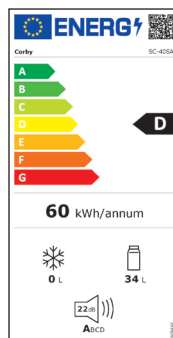

R600A REFRIGERANT
Environmentally friendly coolant

INTERIOR LED LIGHT

ADJUSTABLE SHELVING SYSTEM
Can be configured to different sized items

- D energy rating
- Can accommodate a 1L bottle of water/wine
- Adjustable cooling dial
- Internal dimensions:
H460 x W300 x D250mm

Specification

Black and white
15.80kg
40L
58W
R600a refrigerant
(Non-ammonia coolant)
50mm ventilation gap required
Insulation: Cyclopentane

HOTEL SPECIFIED

4 YEAR ELECTRICAL GUARANTEE

BRITISH DESIGNED

ECO FRIENDLY

ADJUSTABLE COOLING

INTERIOR LED LIGHT

SILENT OPERATION

L + R DOOR OPENINGS

LOW E GLASS

TEMPERED GLASS

ETON 40L

Glass Door Minibar