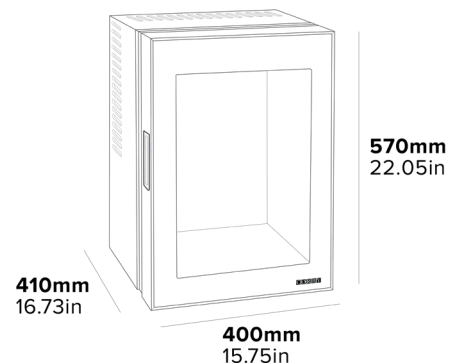

R600A REFRIGERANT
Environmentally friendly coolant

INTERIOR LED LIGHT

ADJUSTABLE SHELVING SYSTEM
Can be configured to different sized items

- D energy rating
- Can accommodate a 1L bottle of water/wine
- Adjustable cooling dial
- Internal dimensions:
H460 x W300 x D250mm

ADJUSTABLE COOLING

INTERIOR LED LIGHT

SILENT OPERATION

L + R DOOR OPENINGS

LOW E GLASS

TEMPERED GLASS

ETON 40L

Glass Door Minibar

CORBY

ABOUT THIS PRODUCT

Discover the timeless allure of the Eton 40L Glass Door Minibar. Its classic, sleek design allows for flexible opening from the left or right, making it suitable for any setting. The minibar operates silently, creating a peaceful environment, and the interior LED light adds a contemporary touch. With a 40L capacity, it's perfect for offering guests a wide selection of refreshing drinks and snacks. Elevate your guests' experience with this stylish, quiet & practical minibar.