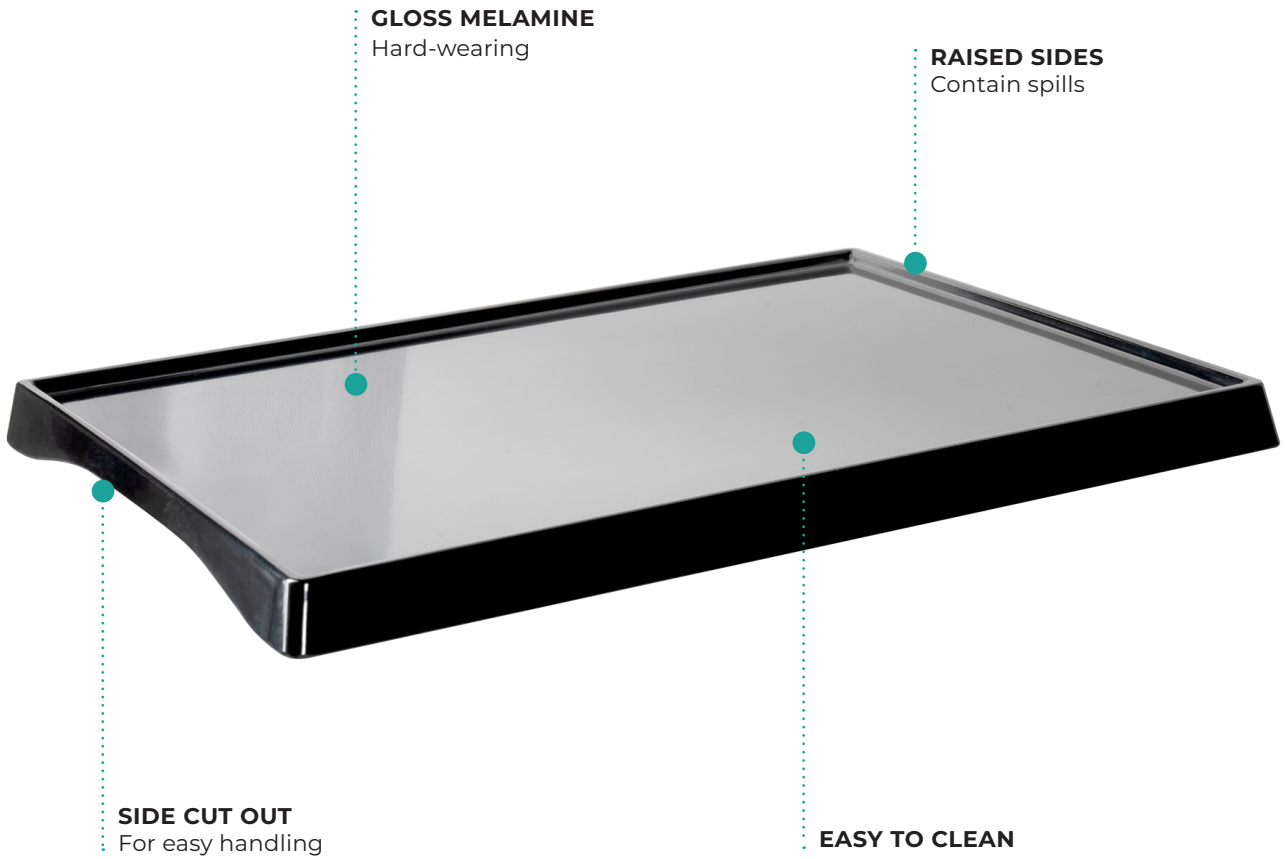

HOSPITALITY TRAY (EPSOM / WT0021)

- Accommodates all Corby kettles
- Hard wearing & Heat resistant up to 140°C

Specification

Black
0.80kg