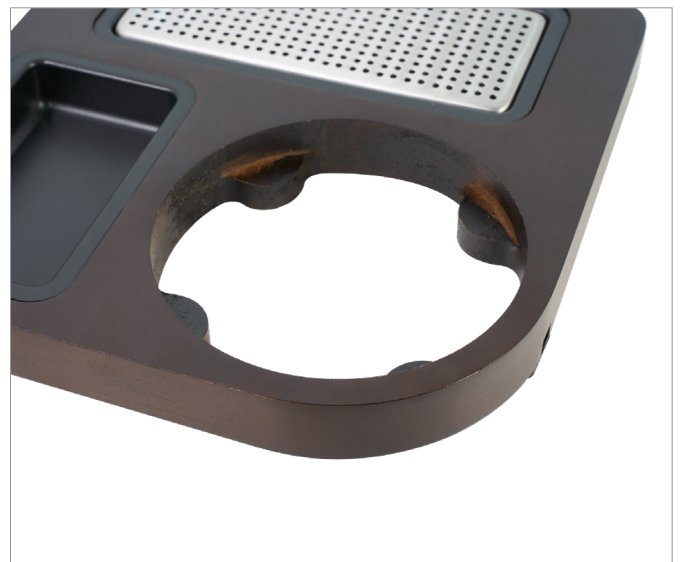

CANTERBURY

Compact Welcome Tray

CORBY

INTEGRATED DRIP TRAY
Easy cleaning

ANTI-THEFT

INTEGRATED KETTLE DESIGN

BUILT-IN SACHET HOLDER
Convenient storage

RUBBER FEET
Anti-scratch

- Accommodates Canterbury kettles
- Space saving design
- Solid wood construction
- ABS Sachet holder: L105 x W60 x D20mm

Specification

Dark Wood
0.60kg

226mm
8.89in

230mm
9.05in

30mm
1.18in

CANTERBURY

Compact Welcome Tray

CORBY

ABOUT THIS PRODUCT

Enhance your guest room drinks experience with the Canterbury Compact Welcome Tray in dark wood. Designed to perfectly accommodate all Corby Canterbury kettles, this sleek tray features a built-in sachet holder and an integrated drip tray for added convenience. Its space-saving, modern design not only complements any room but also incorporates anti-theft measures for peace of mind. Equipped with anti-slip rubber feet, the tray ensures stability and safety, making it the ideal solution for any hotel room.