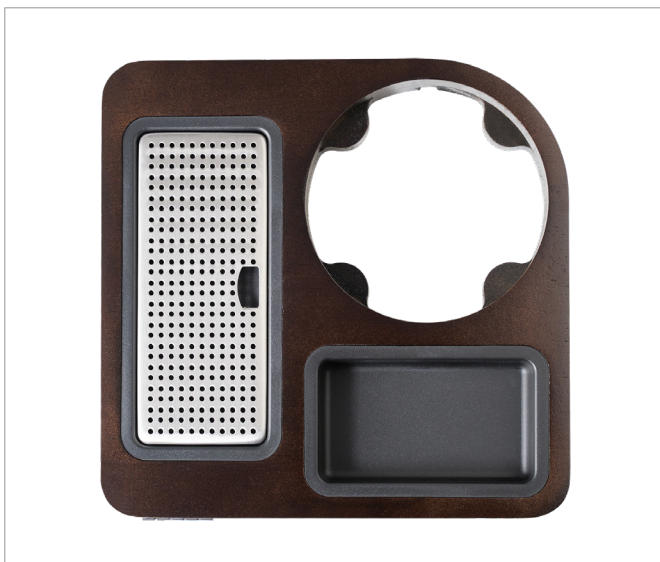

CANTERBURY

Compact Welcome Tray

CORBY

INTEGRATED DRIP TRAY
Easy cleaning

ANTI-THEFT

INTEGRATED KETTLE DESIGN

BUILT-IN SACHET HOLDER
Convenient storage

RUBBER FEET
Anti-scratch

- Accommodates Canterbury kettles
- Space saving design
- Solid wood construction
- ABS Sachet holder: L105 x W60 x D20mm

Specification

Dark Wood
0.60kg

226mm
8.89in

230mm
9.05in

30mm
1.18in

CANTERBURY

Compact Welcome Tray

CORBY

ABOUT THIS PRODUCT

Enhance your guest room drinks experience with the Canterbury Compact Welcome Tray in dark wood. Designed to perfectly accommodate all Corby Canterbury kettles, this sleek tray features a built-in sachet holder and an integrated drip tray for added convenience. Its space-saving, modern design not only complements any room but also incorporates anti-theft measures for peace of mind. Equipped with anti-slip rubber feet, the tray ensures stability and safety, making it the ideal solution for any hotel room.