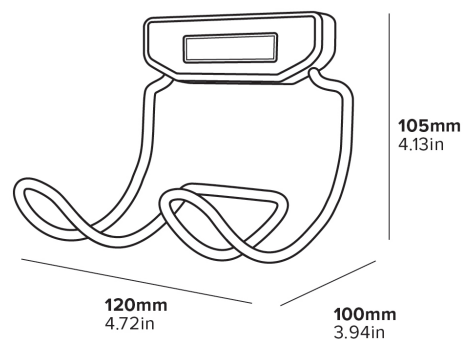

## Hair Dryer Holder

CORBY

- Accommodates all Corby hair dryers
- Supplied with fixings

### Specification

Black  
0.20kg